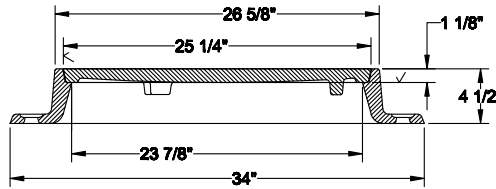

**R-1570-A  
Manhole Frame, Vented Lid**

Heavy Duty

Available Grate: R-2534

**R-1571  
Manhole Frame, Solid Lid**

Heavy Duty

**R-1572  
Manhole Frame, Solid Lid**

Heavy Duty

**R-1573  
Manhole Frame, Vented Lid**

Heavy Duty

**R-1574  
Manhole Frame, Solid Lid**

Heavy Duty

Cover locking lugs and frame lug guides are standard.