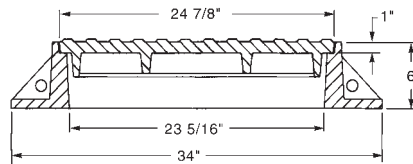

**R-1570-A  
Manhole Frame, Vented Lid**

Heavy Duty

Available Grate: R-2534

**R-1571  
Manhole Frame, Solid Lid**

Heavy Duty

**R-1572  
Manhole Frame, Solid Lid**

Heavy Duty

**R-1573  
Manhole Frame, Vented Lid**

Heavy Duty

**R-1574  
Manhole Frame, Solid Lid**

Heavy Duty

Cover locking lugs and frame lug guides are standard.