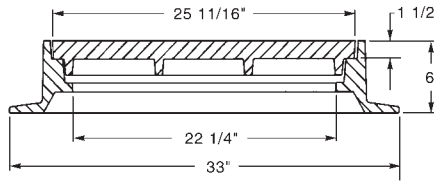

**R-1570-A  
Manhole Frame, Vented Lid**

Heavy Duty

Available Grate: R-2534

**R-1571  
Manhole Frame, Solid Lid**

Heavy Duty

**R-1572  
Manhole Frame, Solid Lid**

Heavy Duty

**R-1573  
Manhole Frame, Vented Lid**

Heavy Duty

**R-1574  
Manhole Frame, Solid Lid**

Heavy Duty

Cover locking lugs and frame lug guides are standard.