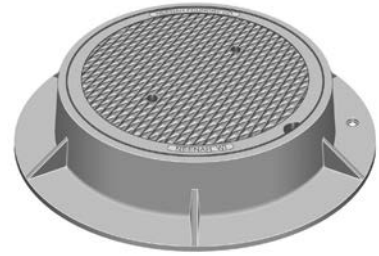

**R-1570-A  
Manhole Frame, Vented Lid**

Heavy Duty

Available Grate: R-2534

**R-1571  
Manhole Frame, Solid Lid**

Heavy Duty

**R-1572  
Manhole Frame, Solid Lid**

Heavy Duty

**R-1573  
Manhole Frame, Vented Lid**

Heavy Duty

**R-1574  
Manhole Frame, Solid Lid**

Heavy Duty

Cover locking lugs and frame lug guides are standard.