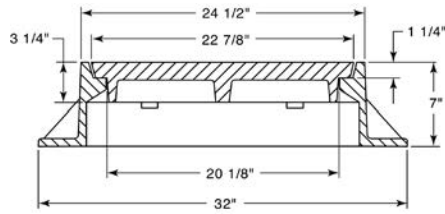

**R-1570-A  
Manhole Frame, Vented Lid**

Heavy Duty

Available Grate: R-2534

**R-1571  
Manhole Frame, Solid Lid**

Heavy Duty

**R-1572  
Manhole Frame, Solid Lid**

Heavy Duty

**R-1573  
Manhole Frame, Vented Lid**

Heavy Duty

**R-1574  
Manhole Frame, Solid Lid**

Heavy Duty

Cover locking lugs and frame lug guides are standard.